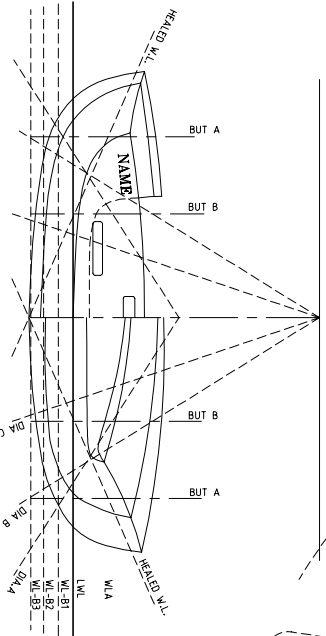

# COLE SUPER MOTH

Length O.A. 10'11 1/2"  
 Beam 4'3"  
 Draft 4 5/8"

Peter A Cole  
 25-4-1957

TYRO 2667  
 AS BUILT BY John Barry REYNOLDS in 1969  
 for son Douglass