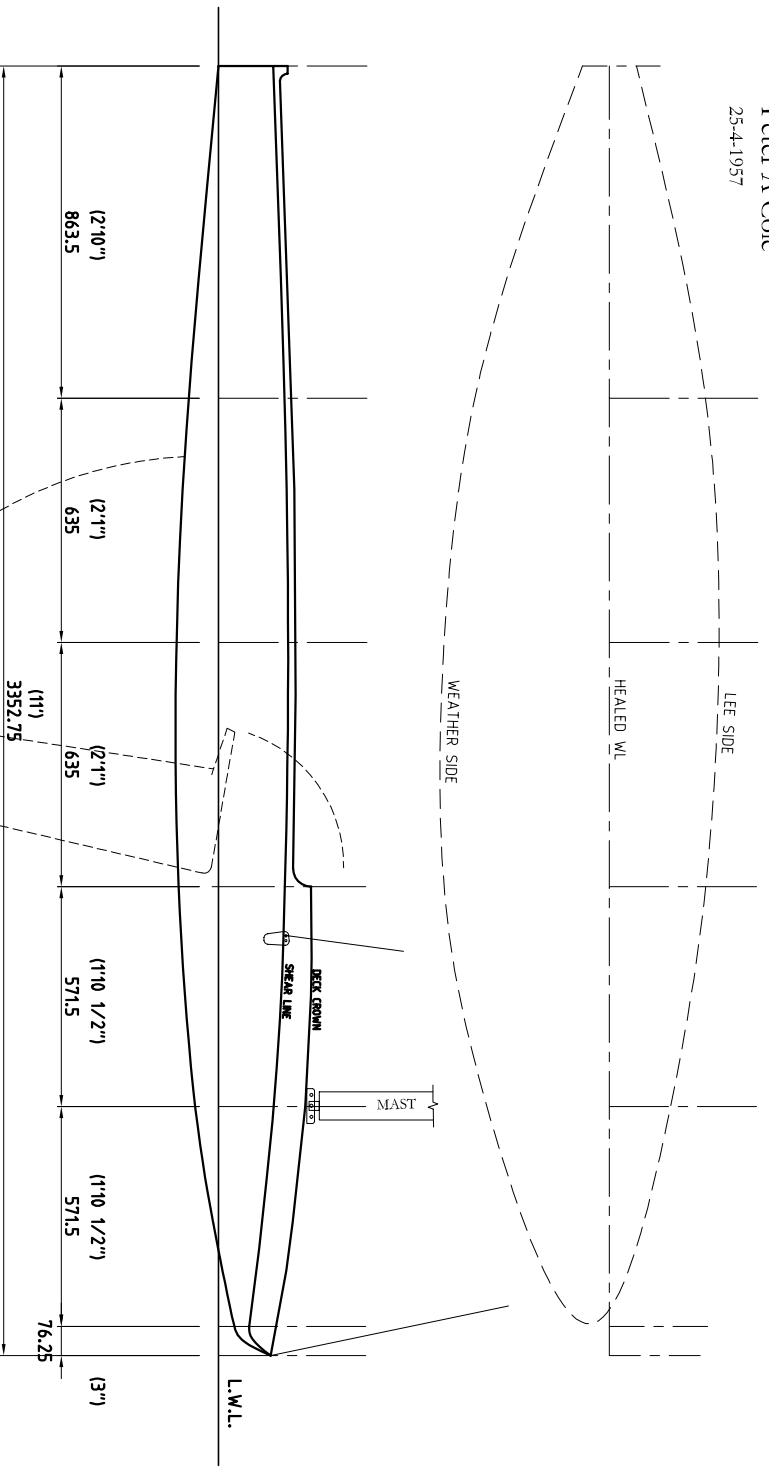

# COLE SUPER MOTH

Length O.A. 10'11 1/2"  
 Beam 4'3"  
 Draft 4 5/8"

Peter A Cole  
 25-4-1957

TYRO 2667  
 AS BUILT BY John Barry REYNOLDS in 1969  
 for son Douglass