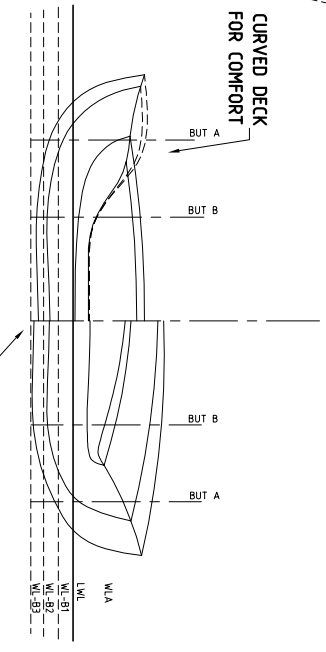

# COLE SUPER MOTH

Length O.A. 10'11 1/2"  
 Beam 4'3"  
 Draft 4 5/8"

Peter A Cole  
 25-4-1957

TYRO 2667  
 AS BUILT BY John Barry REYNOLDS in 1969  
 for son Douglass